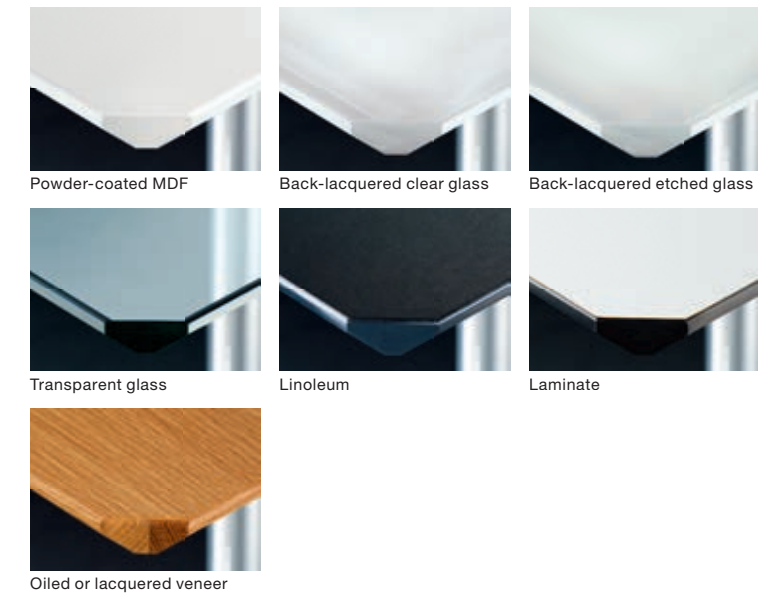

USM Haller System Colors & Table Surfaces

USM Haller

Metal panels

USM Haller and USM Kitos Tables

Powder-coated MDF

Back-lacquered clear glass

Back-lacquered etched glass

Transparent glass

Linoleum

Laminate

Wood veneer

Table Details

USM Haller

Metal

USM Haller Table

USM Kitos Table

Other colors and surfaces available upon request.
Prices and delivery times of table surfaces upon request.
USM Inos accessories are available in graphite black and light gray.

The tabletops in glass are only available for USM Haller Desks up to 79"W and all USM Kitos Desks with a fixed height (29"W) resp. stepwise height adjustment and continuous height adjustment (26"-51"H).