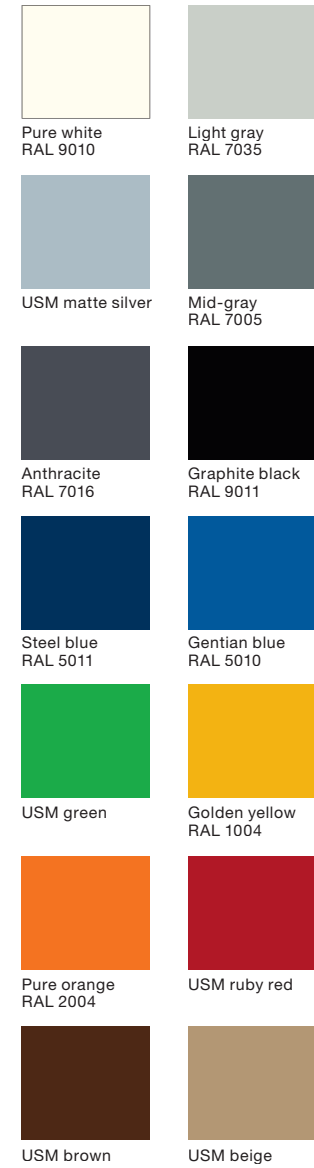

USM Haller System Colors & Table Surfaces

USM Haller

Metal panels

USM Haller and USM Kitos Tables

Powder-coated MDF

Back-lacquered clear glass

Back-lacquered etched glass

Transparent glass

Linoleum

Laminate

Wood veneer

Table Details

USM Haller

Metal

USM Haller Table

USM Kitos Table

Other colors and surfaces available upon request.
Prices and delivery times of table surfaces upon request.
USM Inos accessories are available in graphite black and light gray.

The tabletops in glass are only available for USM Haller Desks up to 79"W and all USM Kitos Desks with a fixed height (29"W) resp. stepwise height adjustment and continuous height adjustment (26"-51"H).