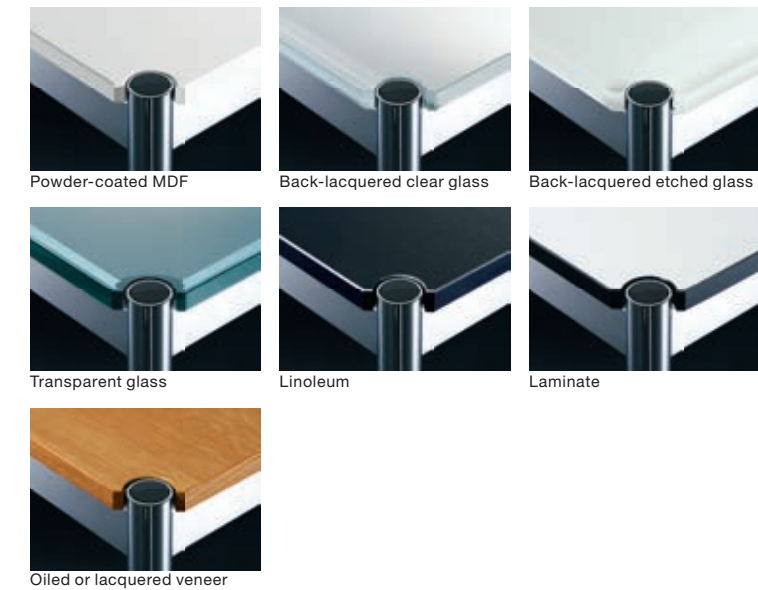

USM Haller System Colors & Table Surfaces

USM Haller

Metal panels

USM Haller and USM Kitos Tables

Powder-coated MDF

Back-lacquered clear glass

Back-lacquered etched glass

Transparent glass

Linoleum

Laminate

Wood veneer

Table Details

USM Haller

Metal

USM Haller Table

USM Kitos Table

Other colors and surfaces available upon request.
Prices and delivery times of table surfaces upon request.
USM Inos accessories are available in graphite black and light gray.

The tabletops in glass are only available for USM Haller Desks up to 79"W and all USM Kitos Desks with a fixed height (29"W) resp. stepwise height adjustment and continuous height adjustment (26"-51"H).